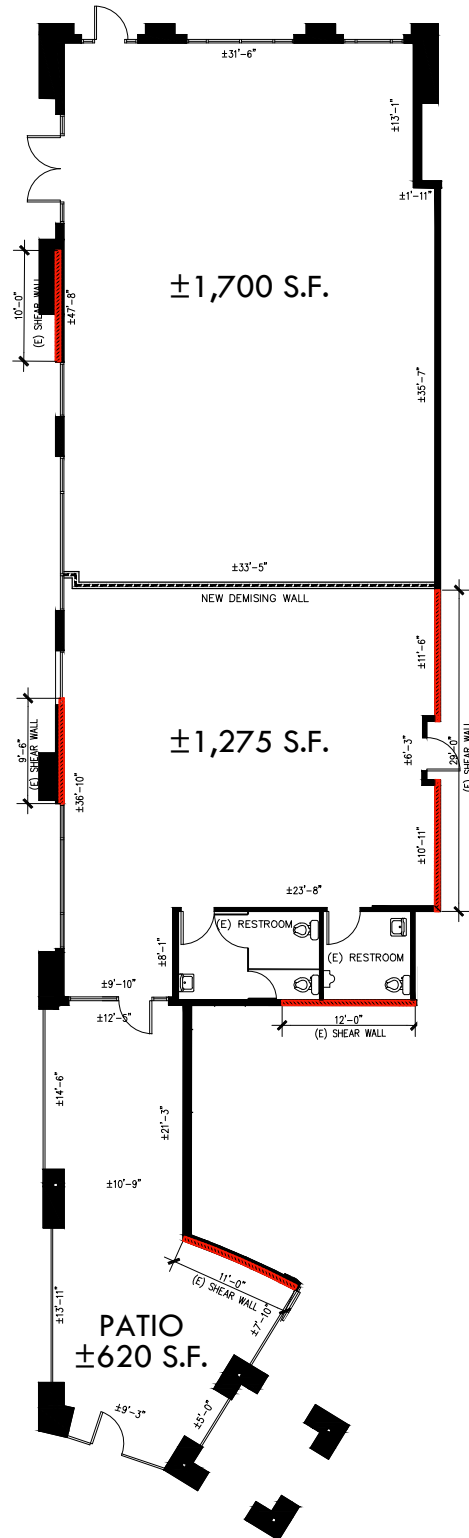

BELLA TERRA

7811 EDINGER AVE, HUNTINGTON BEACH, CALIFORNIA

SUITE 110 SPLIT OPTION
TOTAL 2,975 S.F.