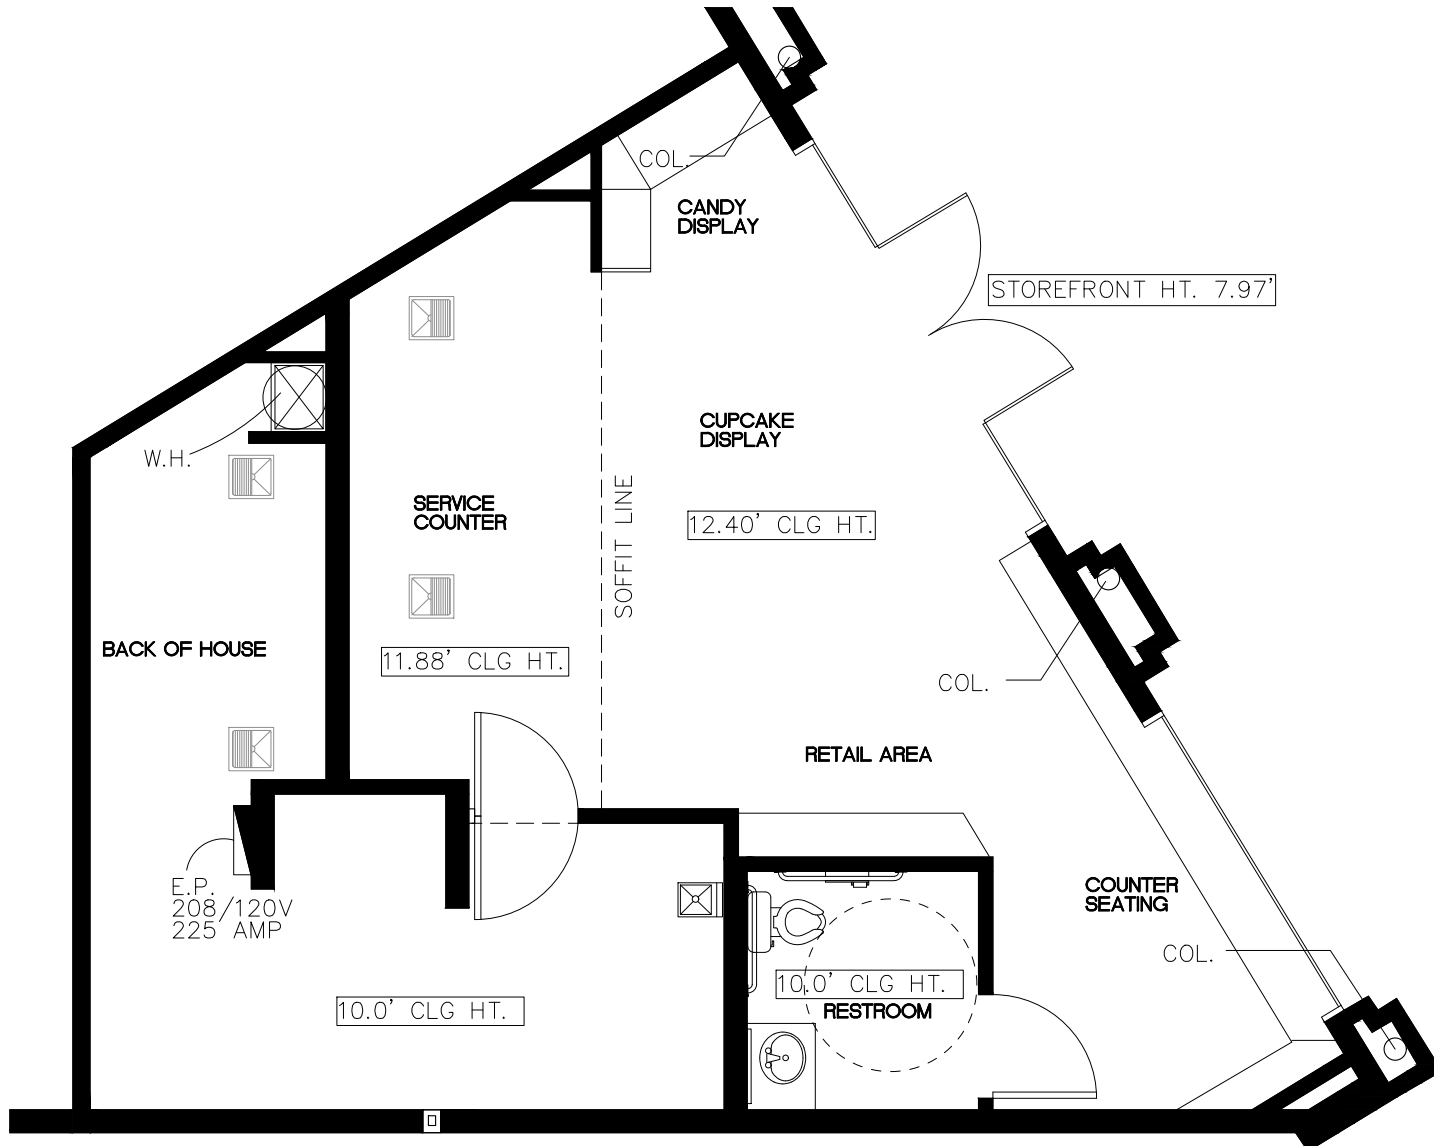

# BELLA TERRA

7777 EDINGER AVE., SUITE 174, HUNTINGTON BEACH, CALIFORNIA

AS-BUILT

DJM

CAPITAL PARTNERS, INC.

TEL: (714) 897-0015

MARCH 31, 2017

DJM Capital Partners, Inc. and Cadtronics, Inc. does not warrant that the information contained herein represents "As-Built" or existing field conditions. The Lease Outline Drawing is provided for reference purposes only. All information and conditions must be field verified by Tenant's architect and contractor.