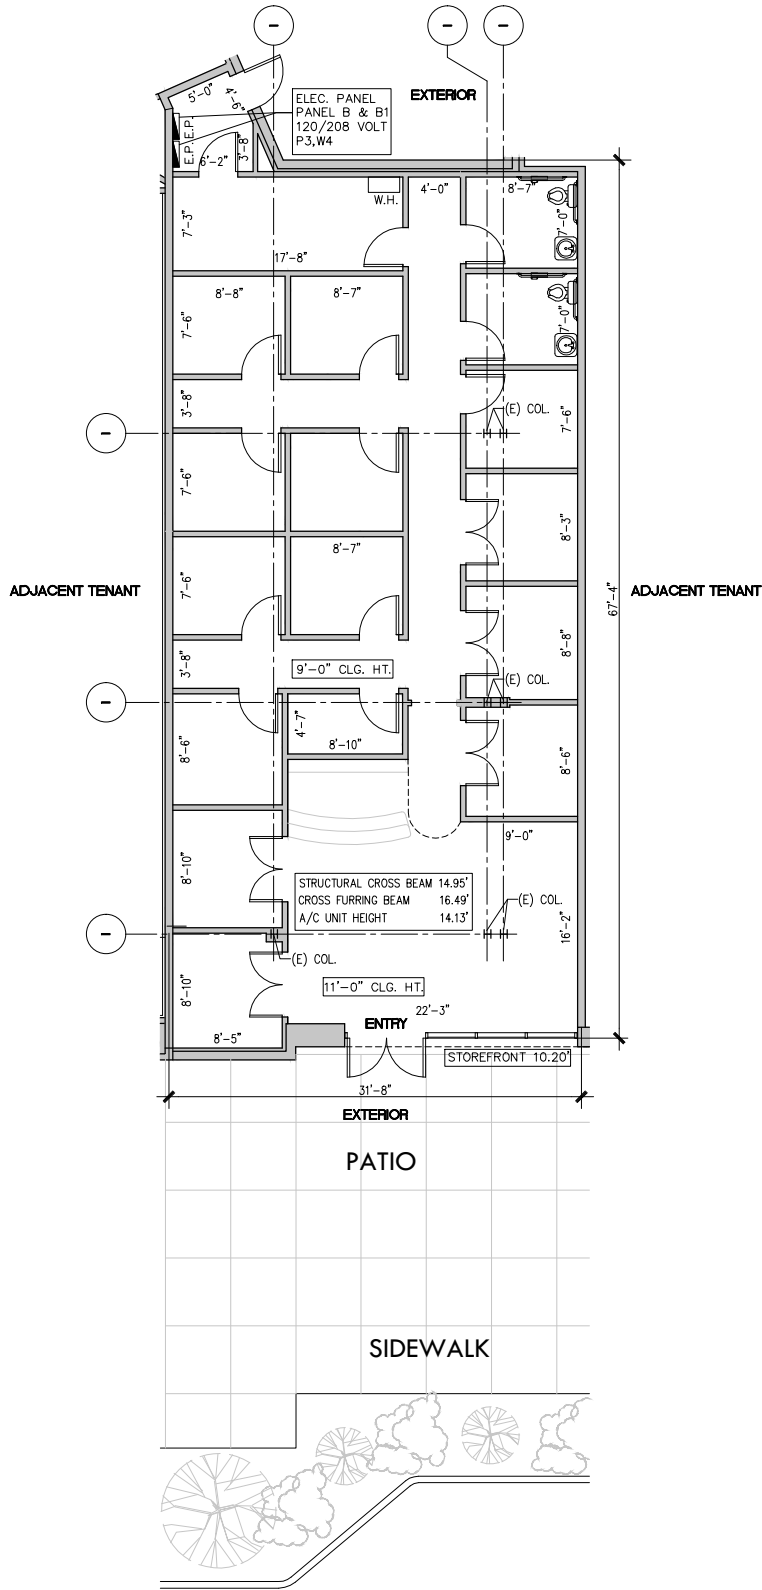

BELLA TERRA

7881 EDINGER AVE, HUNTINGTON BEACH, CALIFORNIA

SUITE 122
2,220 S.F.

SCALE