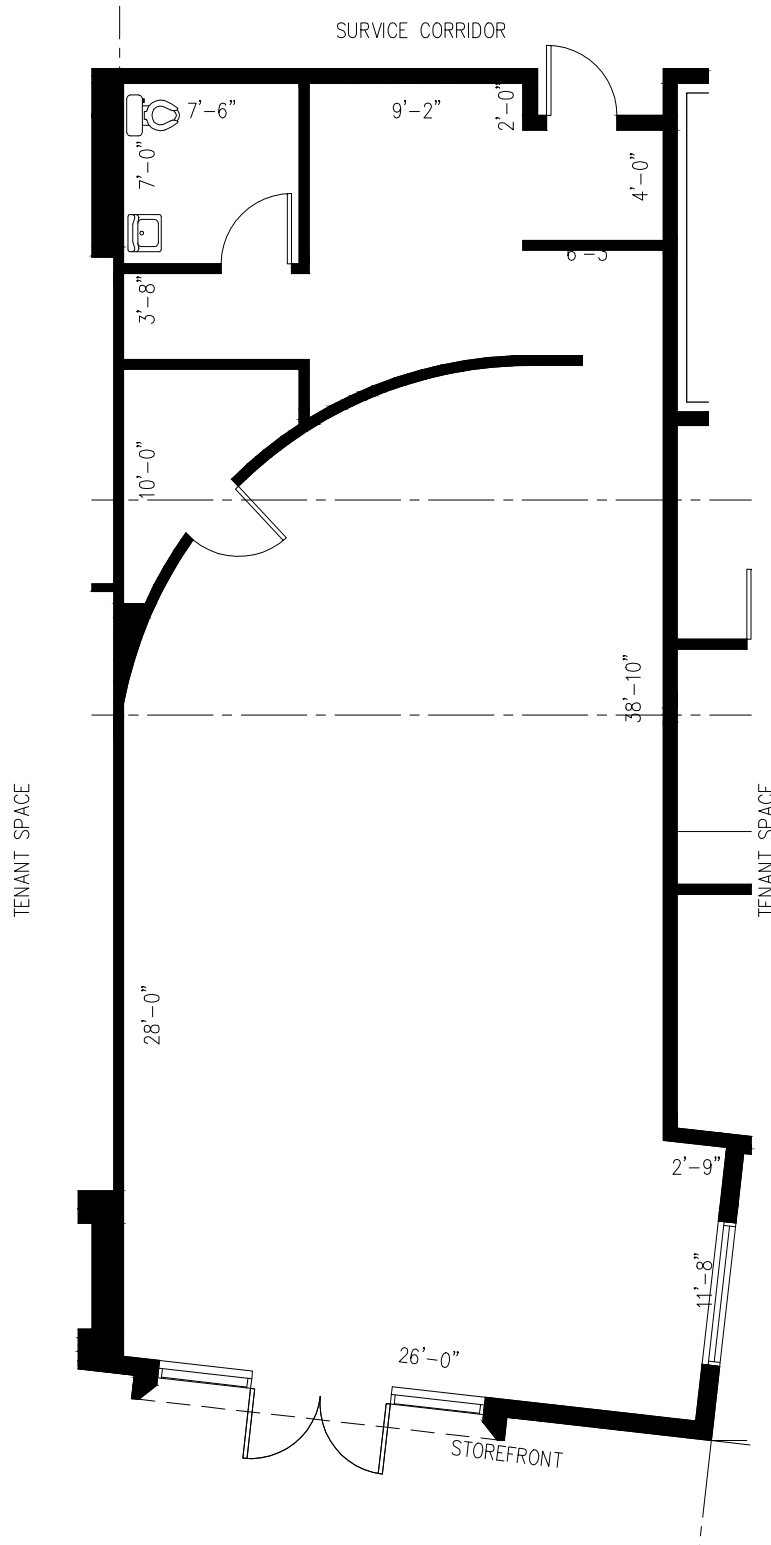

BELLA TERRA

7821 EDINGER AVE, HUNTINGTON BEACH, CALIFORNIA

7821-118
1,379 S.F.

CAPITAL PARTNERS, INC.
TEL: (714) 897-0015

DJM Capital Partners, Inc. and Cadtronics, Inc. does not warrant that the information contained herein represents "As-Built" or existing field conditions. The Lease Outline Drawing is provided for reference purposes only. All information and conditions must be field verified by Tenant's architect and contractor.